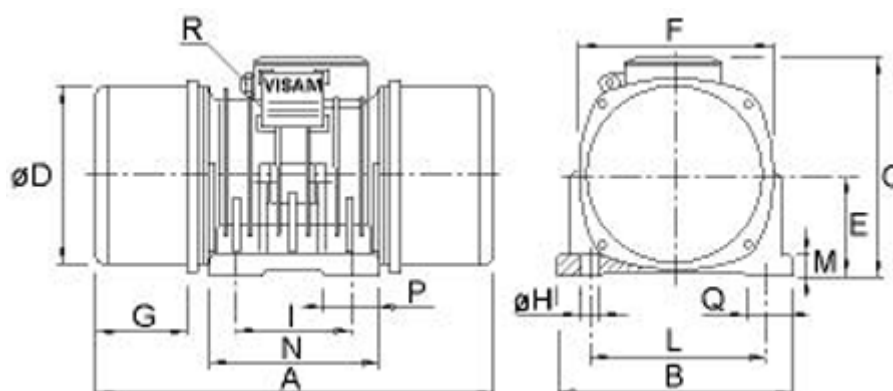

Data Sheet

Article number: 310101045006100

Description: Vibrator motor SPV 3.8 C 80kgcm
1000 o/m 450kg 0,45kW 3x230-400V 50hz

Measures

A = 428	L = 170
B = 220	M = 20
C = 213	N = 200
d = 168	Number H = 4
E = 96	P = 65
G = 100	Q = 50
H = 17	R = M20x1,5
I = 115	